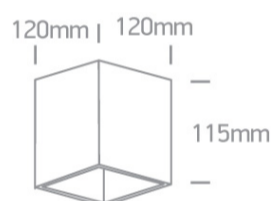

12 Wall & Ceiling > R111 GU10 Ceiling Lights

12144A/B

15W GU10, R111 Ceiling Light.

Complies with standard EN60598-1 and any other specific standards.

Downloads

Dimensions

Physical Specification

Item Group	12 Wall & Ceiling
Family	R111 GU10 Ceiling Lights
Order Code	12144A/B
Colour	Black
Material	Aluminium
Shape	Rectangular
Length	120mm
Width	120mm
Height	115mm
Surface Ceiling	Yes
Indoor	Yes
Adjustable	No

Illumination Data

Illumination Diagram

Packing Info

Box Length

12,5cm

Box Width

12,5cm

Box Height