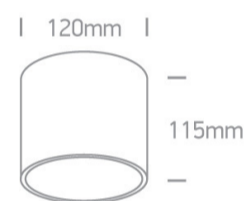

12 Wall & Ceiling > R111 GU10 Ceiling Lights

12144/W

15W GU10, R111 Ceiling Light.

Complies with standard EN60598-1 and any other specific standards.

Downloads

Dimensions

Physical Specification

Item Group	12 Wall & Ceiling
Family	R111 GU10 Ceiling Lights
Order Code	12144/W
Colour	White
Material	Aluminium
Shape	Circular
Height	115mm
Diameter	120mm
Surface Ceiling	Yes
Indoor	Yes
Adjustable	No

Illumination Diagram

Packing Info

Box Length

12,5cm

Box Width

12,5cm

Box Height

12,5cm