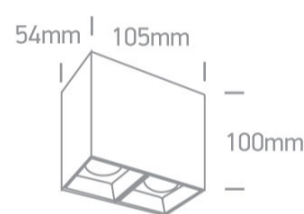

Downloads

Dimensions

Physical Specification

Item Group	13 Wall & Ceiling LED
Family	Surface Shop Square Boxes Aluminium
Order Code	12207B/W/W
Colour	White
Material	Aluminium
Shape	Rectangular
Length	105mm
Width	54mm
Height	100mm
Surface Ceiling	Yes
Indoor	Yes
Adjustable	No