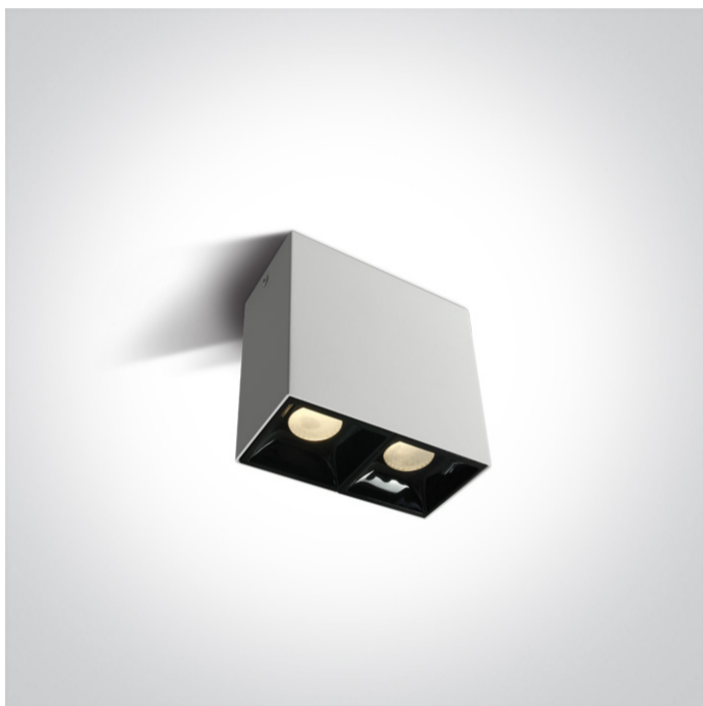

13 Wall & Ceiling LED>Surface Shop Square Boxes Aluminium

**12207B/W/W**

2x7W COB LED downlight, ideal for residential and commercial illumination.

Complete with non-dimmable LED driver.

Complies with standard EN60598-1 and any other specific standards.

Downloads

Dimensions

Physical Specification

Item Group	13 Wall & Ceiling LED
Family	Surface Shop Square Boxes Aluminium
Order Code	12207B/W/W
Colour	White
Material	Aluminium
Shape	Rectangular
Length	105mm
Width	54mm
Height	100mm
Surface Ceiling	Yes
Indoor	Yes
Adjustable	No

Power(Watts)

2x7W

IP Rating

IP20

Light Source

LED built in

Dimmable

No