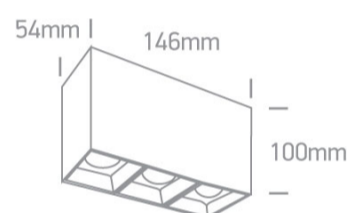

Downloads

Dimensions

Physical Specification

Item Group	13 Wall & Ceiling LED
Family	Surface Shop Square Boxes Aluminium
Order Code	12307B/W/W
Colour	White
Material	Aluminium
Shape	Rectangular
Length	146mm
Width	54mm
Height	100mm
Surface Ceiling	Yes
Indoor	Yes
Adjustable	No