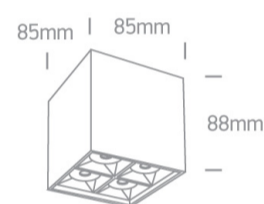

13 Wall & Ceiling LED>Mirror Square Boxes

12406B/B/W

15W COB LED surface Spot with dark chrome reflector.

Supplied with non-dimmable LED driver.

Complies with standard EN60598-1 and any other specific standards.

Downloads

Dimensions

Physical Specification

Item Group	13 Wall & Ceiling LED
Family	Mirror Square Boxes
Order Code	12406B/B/W
Colour	Black
Material	Aluminium
Shape	Rectangular
Length	85mm
Width	85mm
Height	88mm
Surface Ceiling	Yes
Indoor	Yes
Adjustable	No

Illumination Data

Colour Temperature	3000K
Lumen Output	1200lm
Light Efficiency	80lm/W
CRI	90
Beam Angle	38°
Illumination Diagram	

Packing Info

Box Weight	0.690kg
Pcs/Carton	30
Barcode	5291889064091
HS Code	9405409900