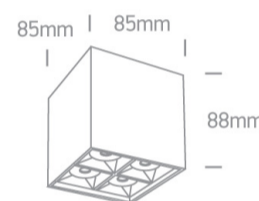

13 Wall & Ceiling LED>Mirror Square Boxes

12406B/W/W

15W COB LED surface Spot with dark chrome reflector.

Supplied with non-dimmable LED driver.

Complies with standard EN60598-1 and any other specific standards.

Downloads

Dimensions

Physical Specification

Item Group	13 Wall & Ceiling LED
Family	Mirror Square Boxes
Order Code	12406B/W/W
Colour	White
Material	Aluminium
Shape	Rectangular
Length	85mm
Width	85mm
Height	88mm
Surface Ceiling	Yes
Indoor	Yes
Adjustable	No

Illumination Data

Colour Temperature	3000K
Lumen Output	1200lm
Light Efficiency	80lm/W
CRI	90
Beam Angle	38°
Illumination Diagram	

Packing Info

Box Weight	0.690kg
Pcs/Carton	30
Barcode	5291889064107
HS Code	9405409900