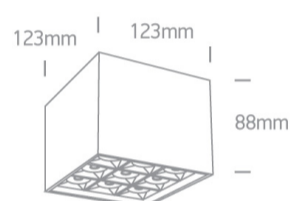

## 12906B/W/W

30W COB LED surface Spot with dark chrome reflector.

Supplied with non-dimmable LED driver.

Complies with standard EN60598-1 and any other specific standards.

### Dimensions

### Physical Specification

Item Group	13 Wall & Ceiling LED
Family	Mirror Square Boxes
Order Code	12906B/W/W
Colour	White
Material	Aluminium
Shape	Rectangular
Length	123mm
Width	123mm
Height	88mm
Surface Ceiling	Yes
Indoor	Yes
Adjustable	No