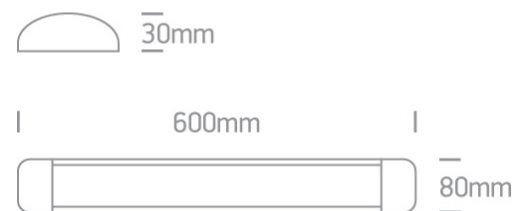

11 Office & Kitchen>The LED Linear Range

38120L/W/C

20W LED fitting ideal for office installation, IP20.

Supplied with non-dimmable LED driver.

Complies with standard EN60598-1 and any other specific standards.

Downloads

Dimensions

Accessories

050090

Physical Specification

Item Group

11 Office & Kitchen

Family

The LED Linear Range

Order Code

38120L/W/C

Colour

White

Material

Aluminium

Diffuser Material

PC

Shape	Rectangular
Length	600mm
Width	80mm
Height	30mm
Surface Ceiling	Yes
Indoor	Yes

Electrical Characteristics

Gear	Built In
Fitting + Driver	
Input Voltage	220-240V
50 Hz	Yes
60 Hz	Yes
Safety Class	
Power(Watts)	20W
IP Rating	IP20
Light Source	LED built in
Dimmable	No
F Mark	