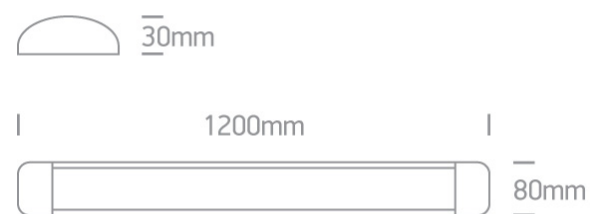

Dimensions