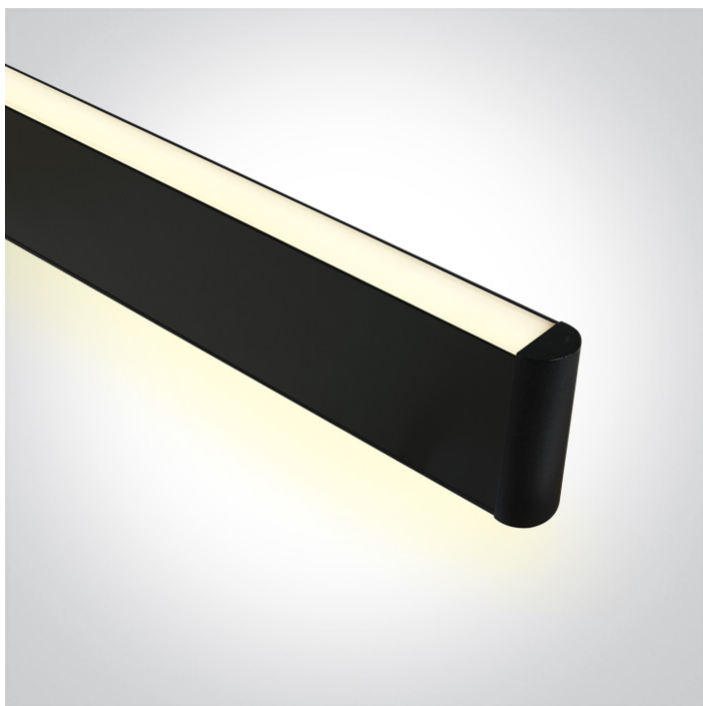

11 Office & Kitchen>Up & Down LED Linear Profiles

38140AU/B/W

40W suspended linear diffuser with uplight, ideal for offices.

Complete with 900mA driver and 3m suspension kit.

Complies with standard EN60598-1 and any other specific standards.

Downloads

Dimensions

Gallery

Physical Specification

Item Group

11 Office & Kitchen

Family

Up & Down LED Linear Profiles

Order Code

38140AU/B/W

Colour

Black

Material

Aluminium

Diffuser Material

Plastic