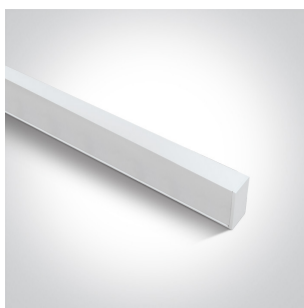

Related items

38150E/W

Physical Specification

Item Group	11 Office & Kitchen
Family	LED Linear Profiles Medium size
Order Code	38150A/W/W
Colour	White
Material	Aluminium
Shape	Rectangular
Length	1200mm
Width	35mm
Height	70mm
Surface Ceiling	Yes
Suspended Ceiling	Yes
Indoor	Yes
Adjustable	No

Electrical Characteristics

Gear	Built In
Fitting + Driver	
Input Voltage	220-240V
50 Hz	Yes
60 Hz	Yes
Safety Class	
Power(Watts)	40W
IP Rating	IP20