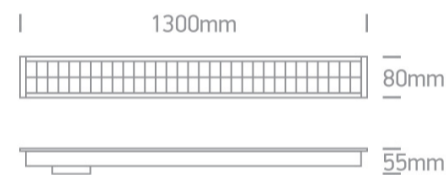

11 Office & Kitchen>Recessed LED Linear Profiles

38150BR/W/C

40W UGR17 Recessed linear with diffuser, ideal for offices.

Complete with 1000mA driver , 4pcs fixing clips, 4pcs connectors & 2pcs end cups.

Can be connected in line

Complies with standard EN60598-1 and any other specific standards.

Downloads

Dimensions

Gallery

Physical Specification

Item Group	11 Office & Kitchen
Family	Recessed LED Linear Profiles
Order Code	38150BR/W/C
Colour	White
Material	Aluminium
Diffuser Material	Plastic
Shape	Rectangular

Length	1300mm
Width	80mm
Height	55mm
Cutout Hole Width	1280mm
Cutout Hole Length	68mm
Recessed Ceiling	Yes
Depth Required	80mm
Indoor	Yes
Adjustable	No

Electrical Characteristics

Gear	Built In
Fitting + Driver	
Input Voltage	220-240V
50 Hz	Yes
60 Hz	Yes
Safety Class	
Power(Watts)	40W
IP Rating	IP20
Light Source	LED built in
Dimmable	No
F Mark	

Illumination Data

Colour Temperature	4000K
Lumen Output	4000lm
Light Efficiency	100lm/W
CRI	90
Beam Angle	34°
Illumination Diagram	
Dark Light	Yes
UGR	17

Packing Info

Box Weight	2.483kg
Pcs/Carton	12
Barcode	5291889063834
HS Code	9405409900