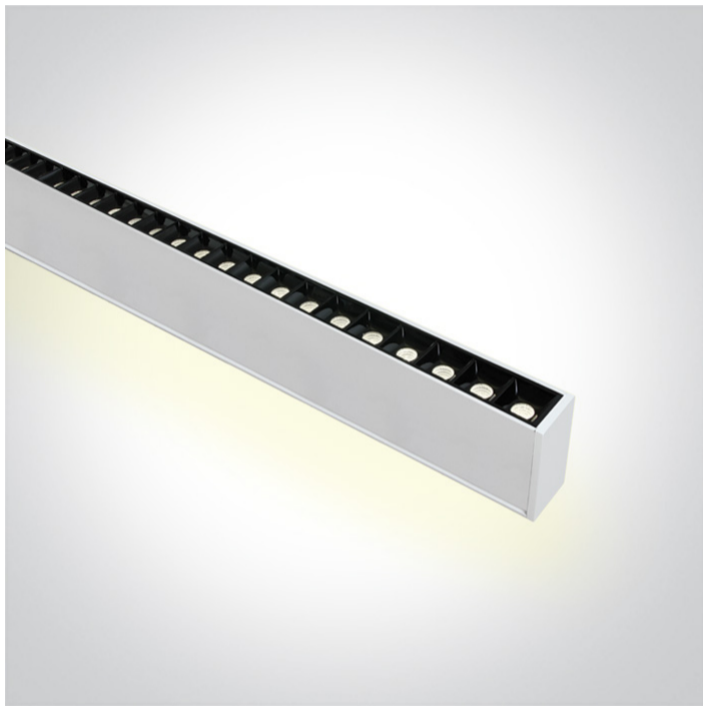

11 Office & Kitchen > LED Linear Profiles Medium size

38150BU/W/C

40W UGR17 Linear system with with 48 LED spots and 20W uplight for suspended installation, ideal for offices.

Complete with 1000mA + 500mA drivers

Complies with standard EN60598-1 and any other specific standards.

Downloads

Dimensions

Gallery

Accessories

050170

050170C/W

Related items

38150E/W

Physical Specification

| | |
|-------------------|---------------------------------|
| Item Group | 11 Office & Kitchen |
| Family | LED Linear Profiles Medium size |
| Order Code | 38150BU/W/C |
| Colour | White |
| Material | Aluminium |
| Shape | Rectangular |
| Length | 1300mm |
| Width | 70mm |
| Height | 35mm |
| Suspended Ceiling | Yes |
| Indoor | Yes |
| Adjustable | No |