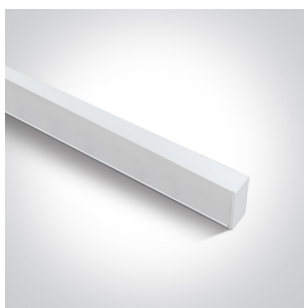

Related items

38150E/W

Physical Specification

Item Group	11 Office & Kitchen
Family	LED Linear Profiles Medium size
Order Code	38150C/W/C
Colour	White
Material	Aluminium
Shape	Rectangular
Length	1200mm
Width	70mm
Height	35mm
Surface Ceiling	Yes
Suspended Ceiling	Yes
Indoor	Yes
Adjustable	No

Electrical Characteristics

Gear	Built In
Fitting + Driver	
Input Voltage	220-240V
50 Hz	Yes
60 Hz	Yes
Safety Class	
Power(Watts)	40W
IP Rating	IP20