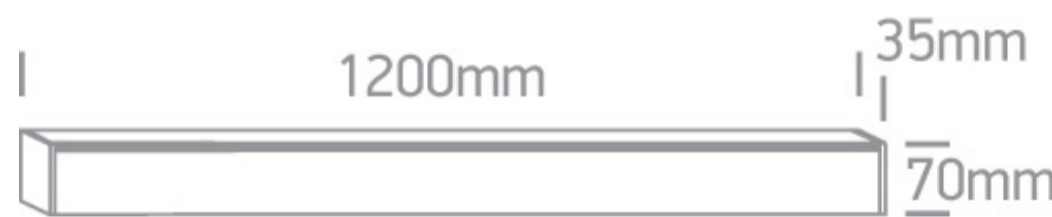

11 Office & Kitchen > LED Linear Profiles Medium size

38150C/W/C

40W UGR19 Linear system with diffuser for surface or suspended installation, ideal for offices.

Complete with 1000mA driver

Complies with standard EN60598-1 and any other specific standards.

Downloads

Dimensions

Gallery

Accessories

050170

050170C/W

Related items

38150E/W

Physical Specification

Item Group	11 Office & Kitchen
Family	LED Linear Profiles Medium size
Order Code	38150C/W/C
Colour	White
Material	Aluminium
Shape	Rectangular
Length	1200mm
Width	70mm
Height	35mm
Surface Ceiling	Yes
Suspended Ceiling	Yes
Indoor	Yes
Adjustable	No

## Illumination Data

Colour Temperature	4000K
Lumen Output	3400lm
Light Efficiency	85lm/W
CRI	90
Beam Angle	120°
Illumination Diagram	
UGR	19