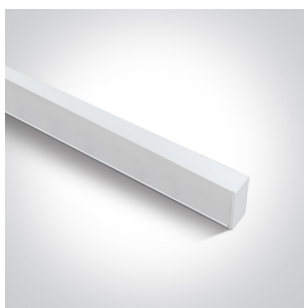

Related items

38150E/W

Physical Specification

Item Group	11 Office & Kitchen
Family	LED Linear Profiles Medium size
Order Code	38150C/W/W
Colour	White
Material	Aluminium
Shape	Rectangular
Length	1200mm
Width	70mm
Height	35mm
Surface Ceiling	Yes
Suspended Ceiling	Yes
Indoor	Yes
Adjustable	No

Electrical Characteristics

Gear	Built In
Fitting + Driver	
Input Voltage	220-240V
50 Hz	Yes
60 Hz	Yes
Safety Class	
Power(Watts)	40W
IP Rating	IP20