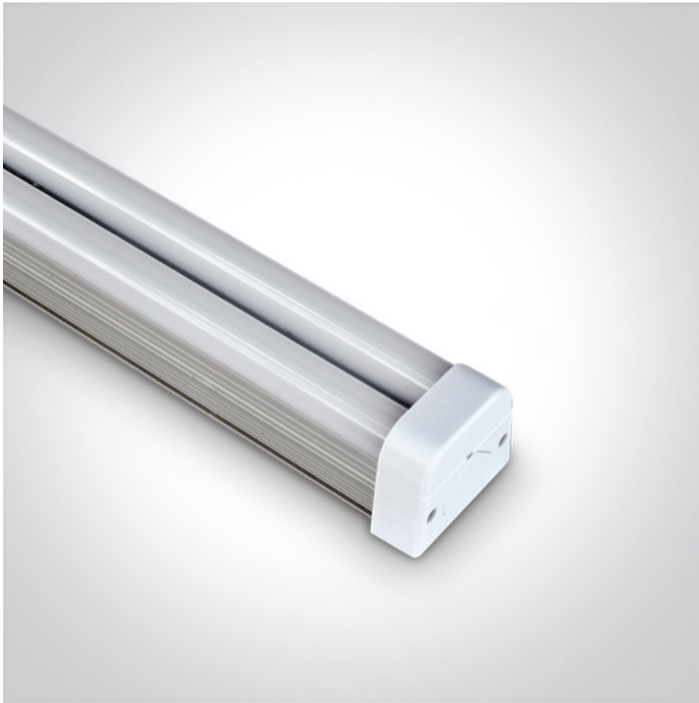

08 Strips & Profiles>The 230V Solid Double LED Strip Aluminium + PC

38207L/W

7W 230V Double Solid LED Strip, IP20.

Complete with non-dimmable LED driver.

Supplied with 6cm corner cable, 50 cm power cable 1pc connector & 3 fixing clips.

Connect Maximum 5pcs at 110V & 10pcs at 230V

Complies with standard EN60598-1 and any other specific standards.

Downloads

Dimensions

Gallery

Physical Specification

Item Group

08 Strips & Profiles

Family

The 230V Solid Double LED Strip Aluminium + PC

Order Code

38207L/W

Material

Aluminium

Diffuser Material

PC

Shape	Rectangular
Length	300mm
Width	45mm
Height	36mm
Surface Ceiling	Yes
Surface Wall	Yes
Indoor	Yes

Electrical Characteristics

Gear	Built In
Fitting + Driver	
Input Voltage	100-240V
50 Hz	Yes
60 Hz	Yes
Safety Class	
Power(Watts)	7W
IP Rating	IP20
Light Source	LED built in
Dimmable	No
F Mark	