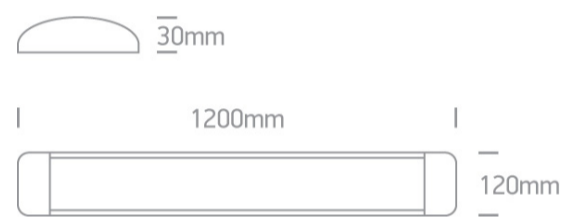

11 Office & Kitchen>The LED Linear Range

**38248L/W/C**

48W LED fitting ideal for office installation, IP20.

Supplied with non-dimmable LED driver.

Complies with standard EN60598-1 and any other specific standards.

#### Dimensions

White

Material

Aluminium

Diffuser Material

PC

Shape	Rectangular
Length	1200mm
Width	120mm
Height	30mm
Surface Ceiling	Yes
Indoor	Yes

## Packing Info

Box Length
Box Width
Box Height
Box Weight
Pcs/Carton
Barcode
HS Code

124cm

13,5cm

3,5cm

1.458kg

12

5291889052234