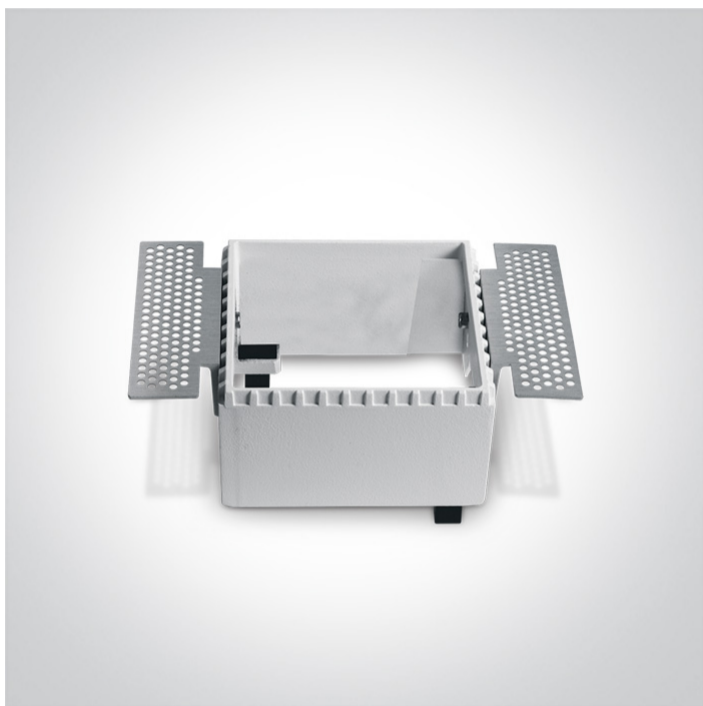

01 Recessed Spots Fixed > The Trimless Chill Out Range Square

## 50105RM

Trimless Recessed dark light MR16 spot with interchangeable reflector and GU10 lampholder.

Reflector must be order seperately.

Complies with standard EN60598-1 and any other specific standards.

## Physical Specification

Item Group	01 Recessed Spots Fixed
Family	The Trimless Chill Out Range Square
Order Code	50105RM
Colour	White
Material	Die Cast
Shape	Rectangular
Length	75mm
Width	75mm
Height	55mm
Cutout Hole Width	85mm
Cutout Hole Length	75mm
Recessed trimless ceiling	Yes
Depth Required	130mm
Indoor	Yes
Adjustable	No