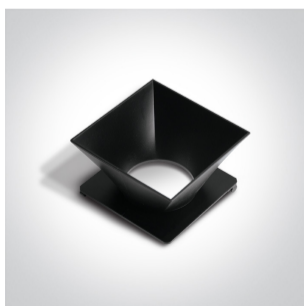

## 50105RM

Trimless Recessed dark light MR16 spot with interchangeable reflector and GU10 lampholder.

Reflector must be order seperately.

Complies with standard EN60598-1 and any other specific standards.

Downloads

Dimensions

Gallery

Must be ordered separately

050098/B

050098/BS

050098/C

050098/CU

## Physical Specification

Item Group	01 Recessed Spots Fixed
Family	The Trimless Chill Out Range Square
Order Code	50105RM
Colour	White
Material	Die Cast
Shape	Rectangular
Length	75mm
Width	75mm
Height	55mm
Cutout Hole Width	85mm
Cutout Hole Length	75mm
Recessed trimless ceiling	Yes
Depth Required	130mm
Indoor	Yes
Adjustable	No