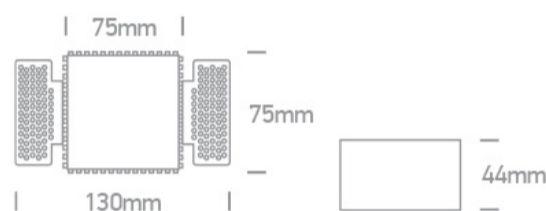

## 50105RM

Trimless Recessed dark light MR16 spot with interchangeable reflector and GU10 lampholder.

Reflector must be order seperately.

Complies with standard EN60598-1 and any other specific standards.

Downloads

Dimensions

Gallery

Must be ordered separately

050098/B

050098/BS

050098/C

050098/CU

## Physical Specification

Item Group	01 Recessed Spots Fixed
Family	The Trimless Chill Out Range Square
Order Code	50105RM
Colour	White
Material	Die Cast
Shape	Rectangular
Length	75mm
Width	75mm
Height	55mm
Cutout Hole Width	85mm
Cutout Hole Length	75mm
Recessed trimless ceiling	Yes
Depth Required	130mm
Indoor	Yes
Adjustable	No

### Packing Info

Box Length

10cm

Box Width

7cm

Box Height

15cm

Box Weight