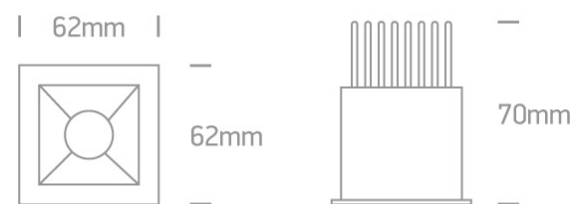

02 Recessed Spots Fixed LED>Medium Shop Square Boxes Aluminium + steel

50107B/W/W

Recessed spot with COB LED. Ideal for shops and hotels.

Requires 350mA constant current driver.

Complies with standard EN60598-1 and any other specific standards.

Downloads

Dimensions

Gallery

Must be ordered separately

89008

Physical Specification

Item Group	02 Recessed Spots Fixed LED
Family	Medium Shop Square Boxes Aluminium + steel
Order Code	50107B/W/W
Colour	White
Material	Aluminium + Steel
Shape	Rectangular
Length	62mm
Width	62mm
Height	70mm
Cutout Hole Width	57mm
Cutout Hole Length	57mm
Recessed Ceiling	Yes
Depth Required	90mm
Indoor	Yes
Adjustable	No

Electrical Characteristics

Fitting

Input Type	Constant Current
Input Current	350mA
Safety Class	
Power(Watts)	6,5W
IP Rating	IP20
Light Source	LED built in
LED Type	COB
LED Brand	Citizen
Cable Length	40cm
F Mark	

Illumination Data

Colour Temperature 3000K

Lumen Output 550lm

Light Efficiency 84,61

CRI 90

Beam Angle 36°

Illumination Diagram 

Packing Info