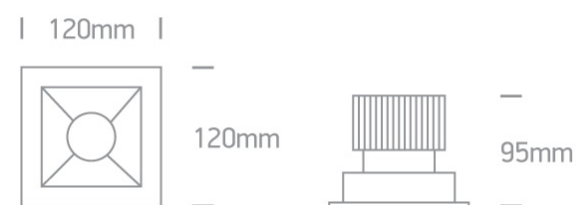

06 Downlights Fixed LED>Shop Square Boxes

50120B/W/W

20W downlight LED, shop square boxes range IP20, ideal for commercial applications such as offices, galleries and showrooms.

Supplied with 500mA non-dimmable LED driver.

Complies with standard EN60598-1 and any other specific standards.

Downloads

Dimensions

Physical Specification

Item Group	06 Downlights Fixed LED
Family	Shop Square Boxes
Order Code	50120B/W/W
Colour	White
Material	Aluminium
Shape	Rectangular
Length	120mm
Width	120mm
Height	95mm
Cutout Hole Width	105mm
Cutout Hole Length	105mm
Recessed Ceiling	Yes

Colour Temperature	3000K
Lumen Output	1700lm
Light Efficiency	85lm/W
CRI	80
Beam Angle	30°
Illumination Diagram	

Packing Info

Box Length	14cm
Box Width	14cm
Box Height	11cm
Pcs/Carton	20
Barcode	5291889061366
HS Code	9405409900