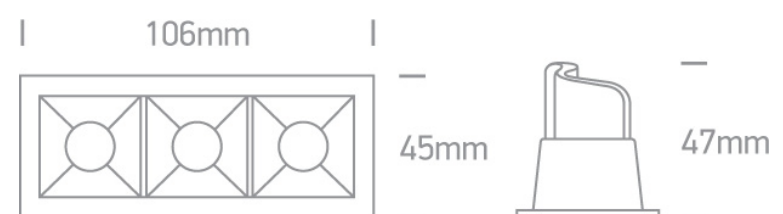

02 Recessed Spots Fixed LED>Mini Shop Square Boxes

50302B/B/W

3x2W LED recessed spot, IP20.

Use 89008A driver.

Complies with standard EN60598-1 and any other specific standards.

Downloads

Dimensions

Physical Specification

Item Group	02 Recessed Spots Fixed LED
Family	Mini Shop Square Boxes
Order Code	50302B/B/W
Colour	Black
Material	Die Cast
Shape	Rectangular
Length	106mm
Width	45mm
Height	47mm
Cutout Hole Width	97mm
Cutout Hole Length	36mm
Recessed Ceiling	Yes

Depth Required	60mm
Indoor	Yes
Adjustable	No

Electrical Characteristics

Fitting

Input Type	Constant Current
Input Current	700mA
Safety Class	
Power(Watts)	3x2W
IP Rating	IP20
Light Source	LED built in
LED Type	COB
LED Brand	Cree
LED Number	3
Cable Length	30cm
F Mark	

Illumination Data

Colour Temperature	3000K
Lumen Output	3x160lm
Light Efficiency	80lm/W
CRI	90
Beam Angle	30°
Illumination Diagram	

Packing Info

Pcs/Carton	50
Barcode	5291889061762

HS Code

9405409900

Certification & Warranty