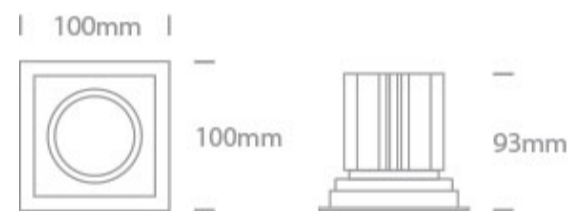

04 Recessed Spots Adjustable LED>The IP44 COB Shop & Hotel Range

51112E/W/W

12W LED Dark Light Recessed adjustable spot, IP44.

Requires 700mA driver.

Complies with standard EN60598-1 and any other specific standards.

Downloads

Dimensions

Gallery

Must be ordered separately

89015A

Related items

89015AT

Physical Specification

Item Group	04 Recessed Spots Adjustable LED
Family	The IP44 COB Shop & Hotel Range
Order Code	51112E/W/W
Colour	White
Material	Die Cast
Shape	Rectangular
Length	100mm
Width	100mm
Height	93mm
Cutout Hole Width	90mm
Cutout Hole Length	90mm
Recessed Ceiling	Yes
Depth Required	105mm
Indoor	Yes
Adjustable	2 Directions

Illumination Data

Colour Temperature	3000K
Lumen Output	1100lm
Light Efficiency	91,67lm/W
CRI	90
Beam Angle	40°
Illumination Diagram	
Dark Light	Yes

Packing Info

Box Length	10,5cm
Box Width	10,5cm
Box Height	10,5cm
Box Weight	0.374kg
Pcs/Carton	50
Barcode	5291889047339
HS Code	9405413990