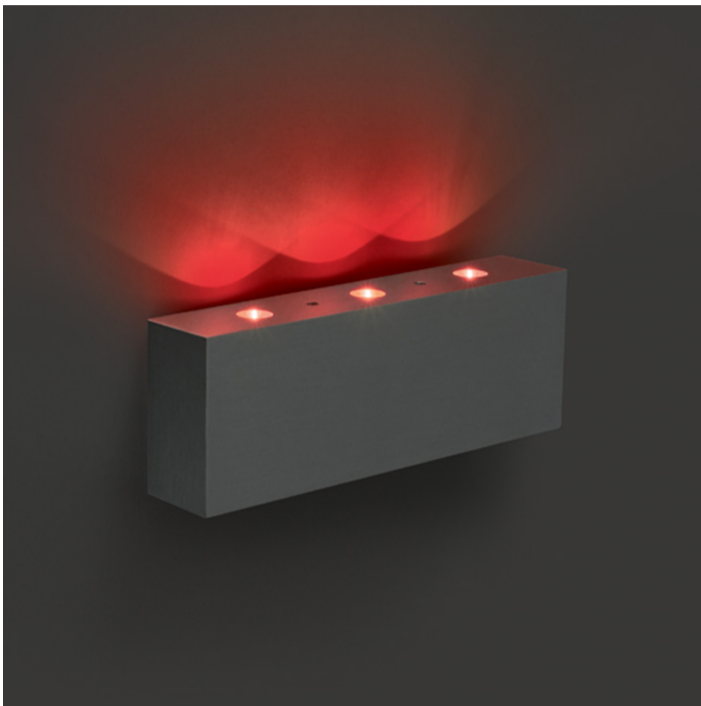

13 Wall & Ceiling LED>Decorative Wall & Ceiling Natural aluminium

**60001/AL/R**

3x0,2W LED Decorative Indoor Wall Light

Complete with non-dimmable LED driver.

Complies with standard EN60598-1 and any other specific standards.

Downloads

Dimensions

| 110mm |

37mm

20mm

Physical Specification

Item Group	13 Wall & Ceiling LED
Family	Decorative Wall & Ceiling Natural aluminium
Order Code	60001/AL/R
Colour	Aluminium
Material	Natural Aluminium
Diffuser Material	PC
Shape	Rectangular
Length	110mm
Width	37mm
Height	20mm
Surface Wall	Yes
Indoor	Yes