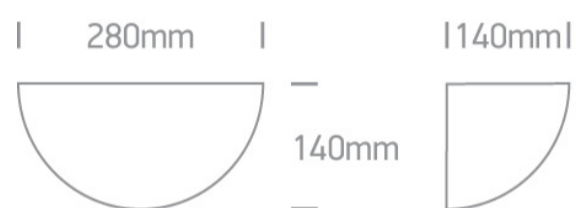

12 Wall & Ceiling>The Decorative Wall Lights Gypsum

60038

20W E27 wall gypsum decorative light, IP20.

Complies with standard EN60598-1 and any other specific standards.

Downloads

Dimensions

Physical Specification

Item Group	12 Wall & Ceiling
Family	The Decorative Wall Lights Gypsum
Order Code	60038
Colour	White
Material	Gypsum
Shape	Rectangular
Length	280mm
Width	140mm
Height	140mm
Surface Wall	Yes
Indoor	Yes
Adjustable	No

Illumination Data

Illumination Diagram

Packing Info

Box Length

33,5cm

Box Width

18,5cm

Box Height