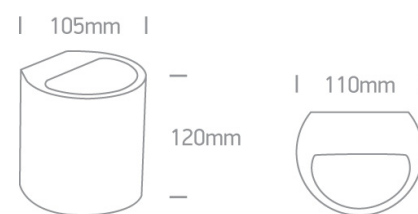

12 Wall & Ceiling>The Decorative Wall Lights Gypsum

60040

40W G9 wall gypsum decorative light, IP20.

Complies with standard EN60598-1 and any other specific standards.

Downloads

Dimensions

Physical Specification

Item Group	12 Wall & Ceiling
Family	The Decorative Wall Lights Gypsum
Order Code	60040
Colour	White
Material	Gypsum
Shape	Rectangular
Length	110mm
Width	105mm
Height	120mm
Surface Wall	Yes
Indoor	Yes
Adjustable	No

Illumination Data

Illumination Diagram

Packing Info

Box Length

33,5cm

Box Width

18,5cm

Box Height