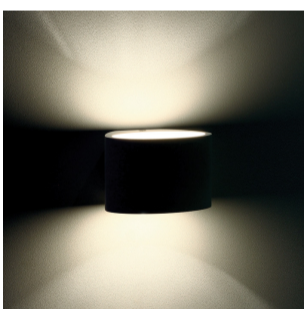

12 Wall & Ceiling>The Decorative Wall Lights Gypsum

60042

40W G9 wall gypsum decorative light, IP20.

Complies with standard EN60598-1 and any other specific standards.

Downloads

Dimensions

Gallery

Physical Specification

Item Group	12 Wall & Ceiling
Family	The Decorative Wall Lights Gypsum
Order Code	60042
Colour	White
Material	Gypsum
Shape	Rectangular
Length	120mm

Width	100mm
Height	150mm
Surface Wall	Yes
Indoor	Yes
Adjustable	No