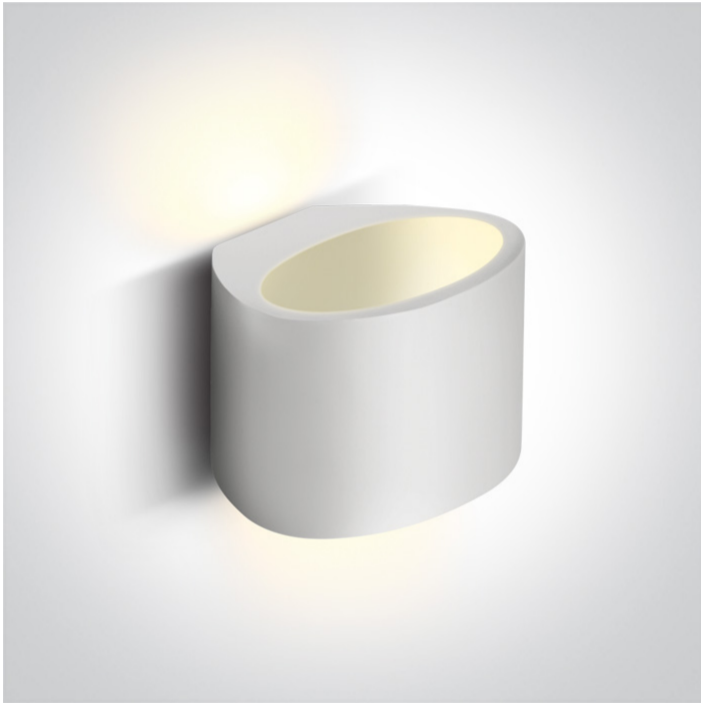

12 Wall & Ceiling>The Decorative Wall Lights Gypsum

60042

40W G9 wall gypsum decorative light, IP20.

Complies with standard EN60598-1 and any other specific standards.

Downloads

Dimensions

Gallery

Physical Specification

Item Group	12 Wall & Ceiling
Family	The Decorative Wall Lights Gypsum
Order Code	60042
Colour	White
Material	Gypsum
Shape	Rectangular
Length	120mm

Width	100mm
Height	150mm
Surface Wall	Yes
Indoor	Yes
Adjustable	No