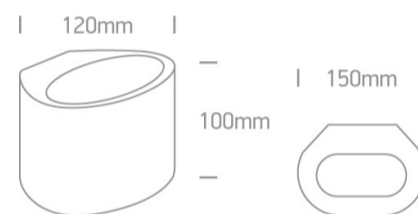

12 Wall & Ceiling>The Decorative Wall Lights Gypsum

60042

40W G9 wall gypsum decorative light, IP20.

Complies with standard EN60598-1 and any other specific standards.

Downloads

Dimensions

Gallery

Physical Specification

Item Group	12 Wall & Ceiling
Family	The Decorative Wall Lights Gypsum
Order Code	60042
Colour	White
Material	Gypsum
Shape	Rectangular
Length	120mm

Width	100mm
Height	150mm
Surface Wall	Yes
Indoor	Yes
Adjustable	No

Illumination Data

Illumination Diagram	
----------------------	---

Packing Info

Box Weight	1.280kg
Pcs/Carton	9
Barcode	5291889034742
HS Code	9405413990

Warranty

5 Years

Weee Directive

Yes