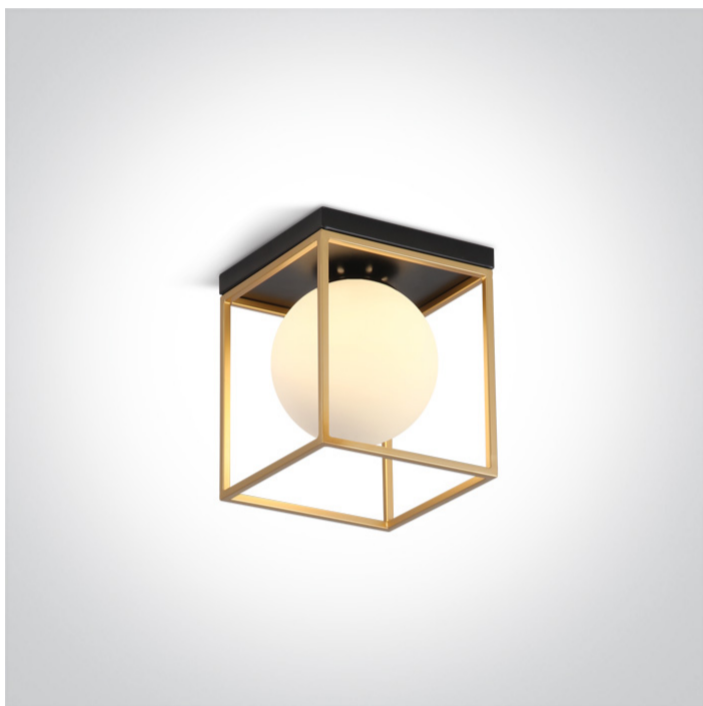

New 2021 Edition 2>Decorative

62174A/BS

Classic Ceiling Decorative E14 lamps fitting.

Complies with standard EN60598-1 and any other specific standards.

Downloads

Dimensions

Physical Specification

Item Group	New 2021 Edition 2
Family	Decorative
Order Code	62174A/BS
Colour	Brass
Material	Metal
Shape	Rectangular
Length	180mm
Width	180mm
Height	220mm
Surface Ceiling	Yes
Indoor	Yes
Adjustable	No

Replaceable lamp

Lamp Holder

E14

Number of Lamps

1

Dimmable

N/A

F Mark