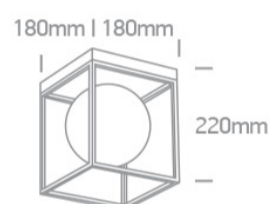

New 2021 Edition 2>Decorative

62174A/BS

Classic Ceiling Decorative E14 lamps fitting.

Complies with standard EN60598-1 and any other specific standards.

Downloads

Dimensions

Physical Specification

Item Group	New 2021 Edition 2
Family	Decorative
Order Code	62174A/BS
Colour	Brass
Material	Metal
Shape	Rectangular
Length	180mm
Width	180mm
Height	220mm
Surface Ceiling	Yes
Indoor	Yes
Adjustable	No