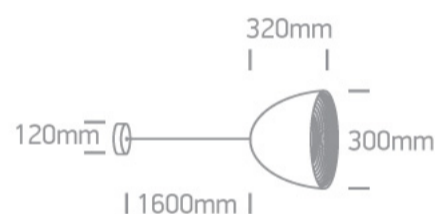

17 Pendants > Bowl Shade Pendant Range

63016A/W/G

E27 20W Aluminium Bowl Shade pendant with 160cm suspension, IP20.

Complies with standard EN60598-1 and any other specific standards.

Downloads

Dimensions

Physical Specification

Item Group	17 Pendants
Family	Bowl Shade Pendant Range
Order Code	63016A/W/G
Colour	White-Grey
Material	Aluminium
Shape	Circular
Height	320mm
Diameter	300mm
Suspended Ceiling	Yes
Indoor	Yes
Adjustable	No