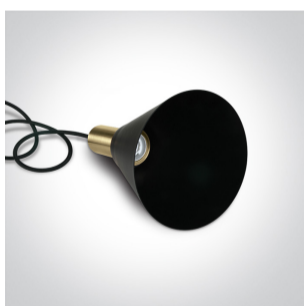

17 Pendants > E27 Pendant Cones

## 63122B/BBS

3x10W E27 pendant.

Complies with standard EN60598-1 and any other specific standards.

### Physical Specification

Item Group	17 Pendants
Family	E27 Pendant Cones
Order Code	63122B/BBS
Colour	Brushed Brass
Material	Aluminium
Shape	Circular
Height	228mm

Diameter	153mm
Suspended Ceiling	Yes
Indoor	Yes
Adjustable	No