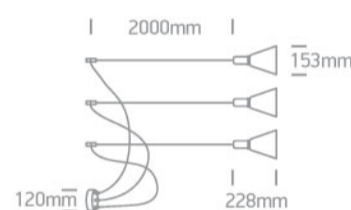

## 63122B/BBS

3x10W E27 pendant.

Complies with standard EN60598-1 and any other specific standards.

### Dimensions

### Physical Specification

Item Group	17 Pendants
Family	E27 Pendant Cones
Order Code	63122B/BBS
Colour	Brushed Brass
Material	Aluminium
Shape	Circular
Height	228mm

Diameter	153mm
Suspended Ceiling	Yes
Indoor	Yes
Adjustable	No