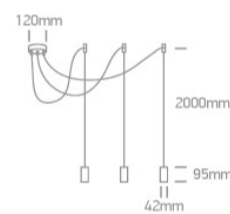

### Dimensions

Black

Material

Aluminium

Shape

Circular

Height

95mm

Diameter	42mm
Suspended Ceiling	Yes
Indoor	Yes
Adjustable	No