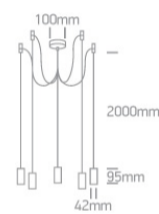

## 63124C/B

5x20W E27 pendant.

Complies with standard EN60598-1 and any other specific standards.

### Dimensions

Black

Material

Aluminium

Shape

Circular

Height

95mm

Diameter	42mm
Suspended Ceiling	Yes
Indoor	Yes
Adjustable	No