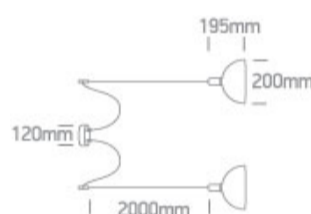

15 Pendants > E27 Round Pendants

63140B/B

2x10W E27 pendant with black shade.

Complies with standard EN60598-1 and any other specific standards.

Downloads

Dimensions

Physical Specification

Item Group	15 Pendants
Family	E27 Round Pendants
Order Code	63140B/B
Colour	Black
Material	Aluminium
Shape	Circular
Height	195mm
Diameter	200mm
Suspended Ceiling	Yes
Indoor	Yes
Adjustable	No