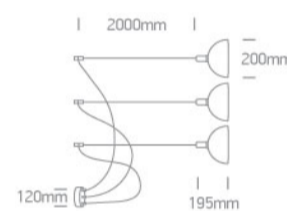

New 2021 Edition 3>Pendants

63140C/BBS

3x10W E27 pendant with black shade.

Complies with standard EN60598-1 and any other specific standards.

Downloads

Dimensions

Physical Specification

Item Group	New 2021 Edition 3
Family	Pendants
Order Code	63140C/BBS
Colour	Brushed Brass
Material	Aluminium
Shape	Circular
Height	195mm
Diameter	200mm
Suspended Ceiling	Yes
Indoor	Yes
Adjustable	No