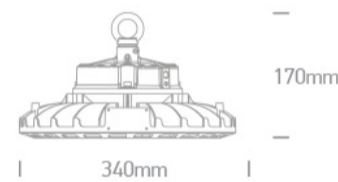

Downloads

Dimensions

Related items

050114FA

050114GB

050114HB

Physical Specification

| | |
|------------|---|
| Item Group | 21 Industrial & Floodlights |
| Family | The Industrial IP65 LED UFO Range Aluminium |
| Order Code | 63200N/C |
| Colour | Black |
| Material | Aluminium |
| Shape | Circular |
| Height | 170mm |

| | |
|-------------------|-------|
| Diameter | 340mm |
| Surface Ceiling | Yes |
| Surface Wall | Yes |
| Suspended Ceiling | Yes |
| Indoor | Yes |
| Outdoor | Yes |
| Adjustable | No |

Electrical Characteristics