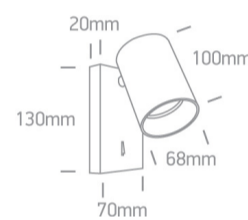

12 Wall & Ceiling > The Retro GU10 Spots

65105NA/MG

10W Retro surface wall decorative MR16 GU10 Spot.

Complies with standard EN60598-1 and any other specific standards.

Downloads

Dimensions

Physical Specification

Item Group	12 Wall & Ceiling
Family	The Retro GU10 Spots
Order Code	65105NA/MG
Colour	Metal Grey
Material	Aluminium
Shape	Rectangular
Length	130mm
Width	70mm
Height	20mm
Surface Wall	Yes
Indoor	Yes
Adjustable	2 Directions

Electrical Characteristics

Gear	No
Fitting + Driver	
Input Voltage	100-240V
50 Hz	Yes
60 Hz	Yes
Safety Class	
Power(Watts)	10W
IP Rating	IP20
Light Source	Replaceable lamp
Lamp Holder	GU10
Number of Lamps	1
Dimmable	N/A
F Mark	

Illumination Data

Illumination Diagram	
Dark Light	Yes

Packing Info

Box Length	15cm
Box Width	13cm
Box Height	8,5cm
Box Weight	0.562kg
Pcs/Carton	12
Carton Weight	13,2Kg
Barcode	5291889064954
HS Code	9405413990