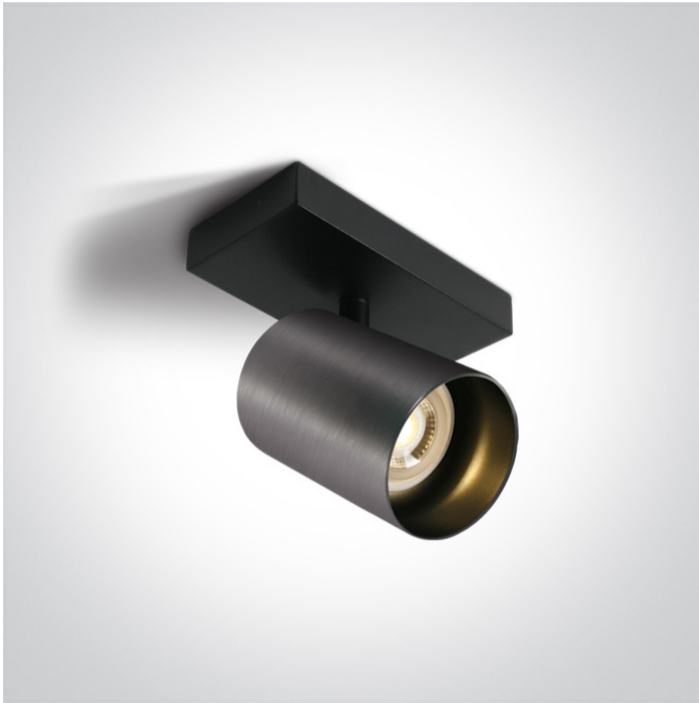

12 Wall & Ceiling>The Retro GU10 Spots

65105N/MG

10W Retro surface wall and ceiling decorative MR16 GU10 Spot.

Complies with standard EN60598-1 and any other specific standards.

Downloads

Dimensions

Physical Specification

Item Group	12 Wall & Ceiling
Family	The Retro GU10 Spots
Order Code	65105N/MG
Colour	Metal Grey
Material	Aluminium
Shape	Rectangular
Length	130mm
Width	70mm
Height	20mm
Surface Ceiling	Yes
Surface Wall	Yes
Indoor	Yes

Adjustable

2 Directions

Electrical Characteristics

Gear

No

Fitting + Driver

Input Voltage

100-240V