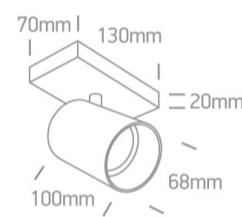

12 Wall & Ceiling>The Retro GU10 Spots

65105N/MG

10W Retro surface wall and ceiling decorative MR16 GU10 Spot.

Complies with standard EN60598-1 and any other specific standards.

Downloads

Dimensions

Physical Specification

Item Group	12 Wall & Ceiling
Family	The Retro GU10 Spots
Order Code	65105N/MG
Colour	Metal Grey
Material	Aluminium
Shape	Rectangular
Length	130mm
Width	70mm
Height	20mm
Surface Ceiling	Yes
Surface Wall	Yes
Indoor	Yes

Adjustable

2 Directions

Electrical Characteristics

Gear

No

Fitting + Driver

Input Voltage

100-240V

15cm

Box Width

13cm

Box Height

8,5cm

Box Weight

0.533kg

Pcs/Carton