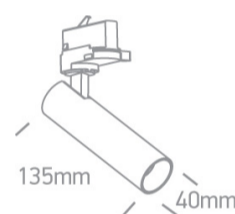

09 Track Lights>The COB Compact Cylinder Range

65108T/B/W

8W COB Track Spot, ideal for shops and showrooms.

Complete with dimmable driver.

Complies with standard EN60598-1 and any other specific standards.

Downloads

Dimensions

Related items

40001A/B

40002A/B

40003A/B

Physical Specification

Item Group	09 Track Lights
Family	The COB Compact Cylinder Range
Order Code	65108T/B/W
Colour	Black
Material	Aluminium
Shape	Circular
Height	135mm

Diameter	40mm
Track mounted	Yes
Indoor	Yes
Adjustable	2 Directions

Electrical Characteristics

Gear	Built In
Fitting + Driver	
Input Voltage	220-240V
50 Hz	Yes
60 Hz	Yes
Safety Class	
Power(Watts)	8W
IP Rating	IP20
Light Source	LED built in
Dimmable	Yes
Dimmer type	Triac

Illumination Data

Colour Temperature	3000K
Lumen Output	560lm
Light Efficiency	70lm/W
CRI	90
Beam Angle	36°
Illumination Diagram	
Dark Light	Yes

Packing Info

Box Length	12cm
Box Width	8,5cm
Box Height	17cm
Box Weight	0.241kg
Pcs/Carton	24
Barcode	5291889058434