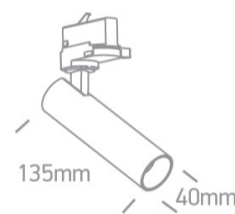

## 65108T/W/W

8W COB Track Spot, ideal for shops and showrooms.

Complete with dimmable driver.

Complies with standard EN60598-1 and any other specific standards.

### Dimensions

### Physical Specification

Item Group	09 Track Lights
Family	The COB Compact Cylinder Range
Order Code	65108T/W/W
Colour	White
Material	Aluminium
Shape	Circular
Height	135mm

Diameter	40mm
Track mounted	Yes
Indoor	Yes
Adjustable	2 Directions

#### Packing Info

Box Length	12cm
Box Width	8,5cm
Box Height	17cm
Box Weight	0.241kg
Pcs/Carton	24
Barcode	5291889058427

HS Code

9405413990

Certification & Warranty

Warranty

3 years

switch to  
**one light!**