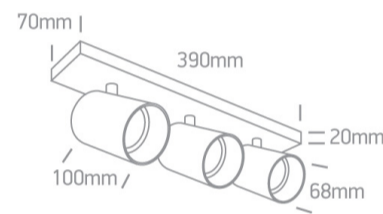

## 65305N/MG

3x10W Retro surface wall and ceiling decorative MR16 GU10 Spot.

Complies with standard EN60598-1 and any other specific standards.

### Dimensions

### Physical Specification

Item Group	12 Wall & Ceiling
Family	The Retro GU10 Spots
Order Code	65305N/MG
Colour	Metal Grey
Material	Aluminium
Shape	Rectangular
Length	390mm
Width	70mm
Height	20mm
Surface Ceiling	Yes
Surface Wall	Yes
Indoor	Yes

## Packing Info

Box Length

43cm

Box Width

8,5cm

Box Height

13cm

Box Weight