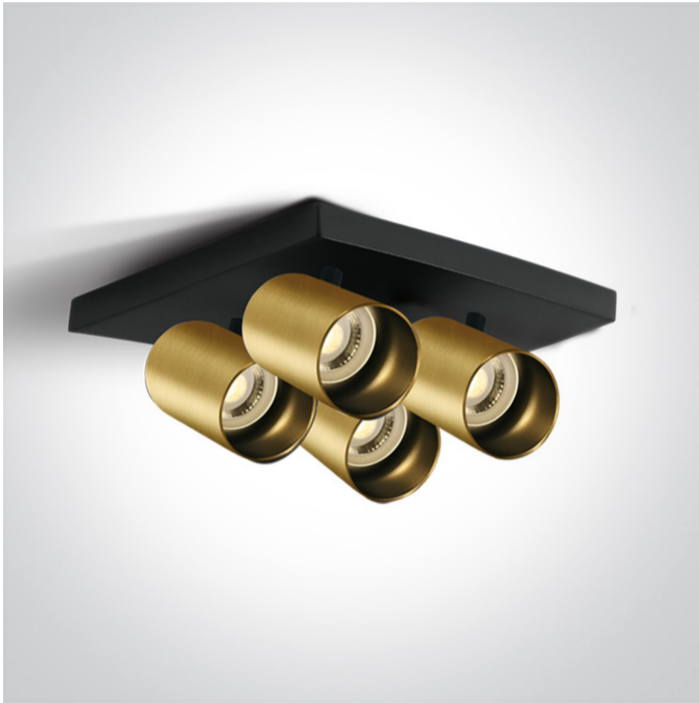

12 Wall & Ceiling>The Retro GU10 Spots

65405N/BBS

4x10W Retro surface wall and ceiling decorative MR16 GU10 Spot.

Complies with standard EN60598-1 and any other specific standards.

Downloads

Dimensions

Physical Specification

Item Group	12 Wall & Ceiling
Family	The Retro GU10 Spots
Order Code	65405N/BBS
Colour	Brushed Brass
Material	Aluminium
Shape	Rectangular
Length	255mm
Width	255mm
Height	20mm
Surface Ceiling	Yes
Surface Wall	Yes
Indoor	Yes

Adjustable

2 Directions

Electrical Characteristics

Gear

No

Fitting + Driver

Input Voltage

100-240V

IP20

Light Source

Replaceable lamp

Lamp Holder

GU10

Number of Lamps

4

Dimmable