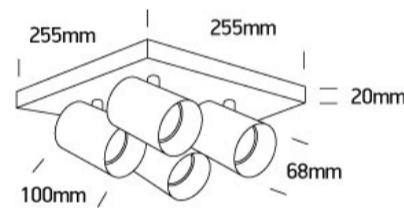

12 Wall & Ceiling>The Retro GU10 Spots

65405N/BBS

4x10W Retro surface wall and ceiling decorative MR16 GU10 Spot.

Complies with standard EN60598-1 and any other specific standards.

Downloads

Dimensions

Physical Specification

Item Group	12 Wall & Ceiling
Family	The Retro GU10 Spots
Order Code	65405N/BBS
Colour	Brushed Brass
Material	Aluminium
Shape	Rectangular
Length	255mm
Width	255mm
Height	20mm
Surface Ceiling	Yes
Surface Wall	Yes
Indoor	Yes

Adjustable

2 Directions

Electrical Characteristics

Gear

No

Fitting + Driver

Input Voltage

100-240V

26,3cm

Box Width

11,2cm

Box Height

27,8cm

Box Weight

2.500kg

Pcs/Carton