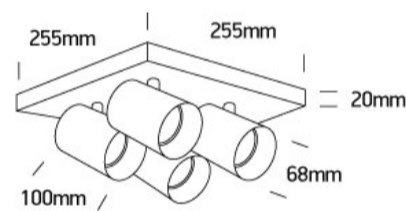

12 Wall & Ceiling>The Retro GU10 Spots

65405N/W

4x10W Retro surface wall and ceiling decorative MR16 GU10 Spot.

Complies with standard EN60598-1 and any other specific standards.

Downloads

Dimensions

Physical Specification

Item Group	12 Wall & Ceiling
Family	The Retro GU10 Spots
Order Code	65405N/W
Colour	White
Material	Aluminium
Shape	Rectangular
Length	255mm
Width	255mm
Height	20mm
Surface Ceiling	Yes
Surface Wall	Yes
Indoor	Yes

Adjustable

2 Directions

Electrical Characteristics

Gear

No

Fitting + Driver

Input Voltage

100-240V

26,3cm

Box Width

11,2cm

Box Height

27,8cm

Box Weight

2.500kg

Pcs/Carton