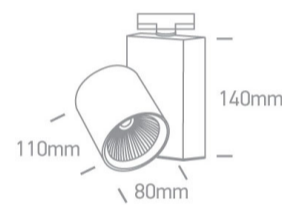

09 Track Lights>The COB Track Light Range Aluminium

65611NT/B/C

15W track spot with COB LED, ideal for shops and showrooms.

Complete with driver.

Complies with standard EN60598-1 and any other specific standards.

Downloads

Dimensions

Related items

40001A/B

40002A/B

40003A/B

Physical Specification

Item Group	09 Track Lights
Family	The COB Track Light Range Aluminium
Order Code	65611NT/B/C
Colour	Black
Material	Aluminium
Shape	Circular
Height	110mm

Diameter	80mm
Track mounted	Yes
Indoor	Yes
Adjustable	2 Directions

Electrical Characteristics

Gear	Built In
Fitting + Driver	
Input Voltage	220-240V
50 Hz	Yes
60 Hz	Yes
Safety Class	
Power(Watts)	15W
IP Rating	IP20
Light Source	LED built in
Dimmable	No

Illumination Data

Colour Temperature	4000K
Lumen Output	1300lm
Light Efficiency	86,67lm/W
CRI	80
Beam Angle	38°
Illumination Diagram	

Packing Info

Box Length	25cm
Box Width	13cm
Box Height	10cm
Box Weight	0.900kg
Pcs/Carton	10
Barcode	5291889057840