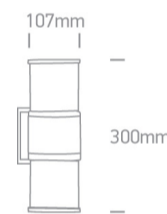

20 Garden & Underwater>The E27 Tube Lights Die cast

67098/G

2X20W, E27 Garden Tube Lights IP54.

Complies with standard EN60598-1 and any other specific standards.

Downloads

Dimensions

Physical Specification

| | |
|--------------|------------------------------|
| Item Group | 20 Garden & Underwater |
| Family | The E27 Tube Lights Die cast |
| Order Code | 67098/G |
| Colour | Grey |
| Material | Die Cast |
| Shape | Rectangular |
| Length | 107mm |
| Width | 300mm |
| Surface Wall | Yes |
| Outdoor | Yes |
| Adjustable | No |