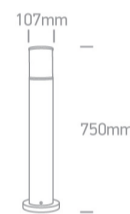

20 Garden & Underwater>The E27 Tube Lights Die cast

67102/B

20W, E27 Tubes Lights IP54.

Complies with standard EN60598-1 and any other specific standards.

Downloads

Dimensions

Physical Specification

Item Group	20 Garden & Underwater
Family	The E27 Tube Lights Die cast
Order Code	67102/B
Colour	Black
Material	Die Cast
Shape	Circular
Height	750mm
Diameter	107mm
Surface Floor/Ground	Yes
Outdoor	Yes
Adjustable	No