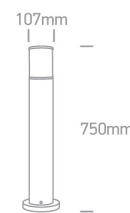

20 Garden & Underwater>The E27 Tube Lights Die cast

67102/BR

20W, E27 Tubes Lights IP54.

Complies with standard EN60598-1 and any other specific standards.

Downloads

Dimensions

Physical Specification

Item Group	20 Garden & Underwater
Family	The E27 Tube Lights Die cast
Order Code	67102/BR
Colour	Rust Brown
Material	Die Cast
Shape	Circular
Height	750mm
Diameter	107mm
Surface Floor/Ground	Yes
Outdoor	Yes
Adjustable	No