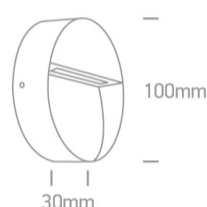

13 Wall & Ceiling LED>Round Indoor/Outdoor Wall Dark Lights Die cast

**67359/W/W**

3W LED wall light, IP54, ideal for both indoor and outdoor installation.

Supplied with non-dimmable LED driver.

Complies with standard EN60598-1 and any other specific standards.

Downloads

Dimensions

Physical Specification

Item Group	13 Wall & Ceiling LED
Family	Round Indoor/Outdoor Wall Dark Lights Die cast
Order Code	67359/W/W
Colour	White
Material	Die Cast
Shape	Circular
Height	30mm
Diameter	100mm
Surface Wall	Yes
Indoor	Yes
Outdoor	Yes