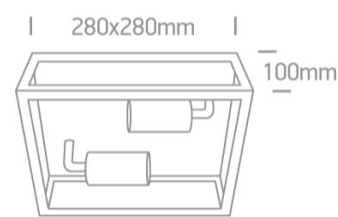

20 Garden & Underwater>The Romantic Outdoor Range

67406D/B

2x12W E27 Stainless steel 201 + tempered glass

Complies with standard EN60598-1 and any other specific standards.

Downloads

Dimensions

Physical Specification

Item Group	20 Garden & Underwater
Family	The Romantic Outdoor Range
Order Code	67406D/B
Colour	Black
Material	Stainless Steel 201
Diffuser Material	Glass
Shape	Rectangular
Length	280x280mm
Width	100mm
Surface Ceiling	Yes
Indoor	Yes
Outdoor	Yes