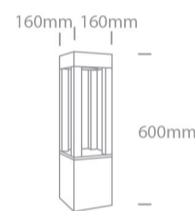

20 Garden & Underwater>The Cage Light Bollards Die cast

67504/AN/C

22W LED Bollard, IP65 for Garden illumination.

Supplied with non-dimmable LED driver.

Complies with standard EN60598-1 and any other specific standards.

Downloads

Dimensions

Physical Specification

Item Group	20 Garden & Underwater
Family	The Cage Light Bollards Die cast
Order Code	67504/AN/C
Colour	Anthracite
Material	Die Cast
Shape	Rectangular
Length	160mm
Width	160mm
Height	600mm
Surface Floor/Ground	Yes
Outdoor	Yes
Adjustable	No

Illumination Data

Colour Temperature	4000K
Lumen Output	1900lm
Light Efficiency	86,36lm/W
CRI	80
Illumination Diagram	

Packing Info

Box Weight	5.400kg
Pcs/Carton	1
Barcode	5291889069294
HS Code	9405413990