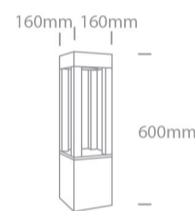

20 Garden & Underwater>The Cage Light Bollards Die cast

67504/AN/W

22W LED Bollard, IP65 for Garden illumination.

Supplied with non-dimmable LED driver.

Complies with standard EN60598-1 and any other specific standards.

Downloads

Dimensions

Physical Specification

Item Group	20 Garden & Underwater
Family	The Cage Light Bollards Die cast
Order Code	67504/AN/W
Colour	Anthracite
Material	Die Cast
Shape	Rectangular
Length	160mm
Width	160mm
Height	600mm
Surface Floor/Ground	Yes
Outdoor	Yes
Adjustable	No

Illumination Data

Colour Temperature	3000K
Lumen Output	1900lm
Light Efficiency	86,36lm/W
CRI	80
Illumination Diagram	

Packing Info

Box Weight	5.400kg
Pcs/Carton	1
Barcode	5291889069300
HS Code	9405413990