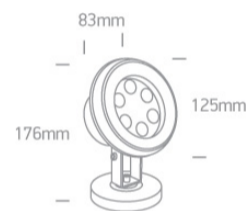

20 Garden & Underwater>The LED Underwater Range Stainless steel

69064B/C

6W underwater LED spot, IP68.

Underwater only / 2m max depth.

Requires 24V driver.

Complies with standard EN60598-1 and any other specific standards.

Downloads

Dimensions

Physical Specification

Item Group	20 Garden & Underwater
Family	The LED Underwater Range Stainless steel
Order Code	69064B/C
Colour	Stainless Steel
Material	Stainless Steel 316
Shape	Circular
Height	176mm
Diameter	125mm
Surface Wall	Yes
Surface Floor/Ground	Yes
Underwater	Yes
Adjustable	2 Directions